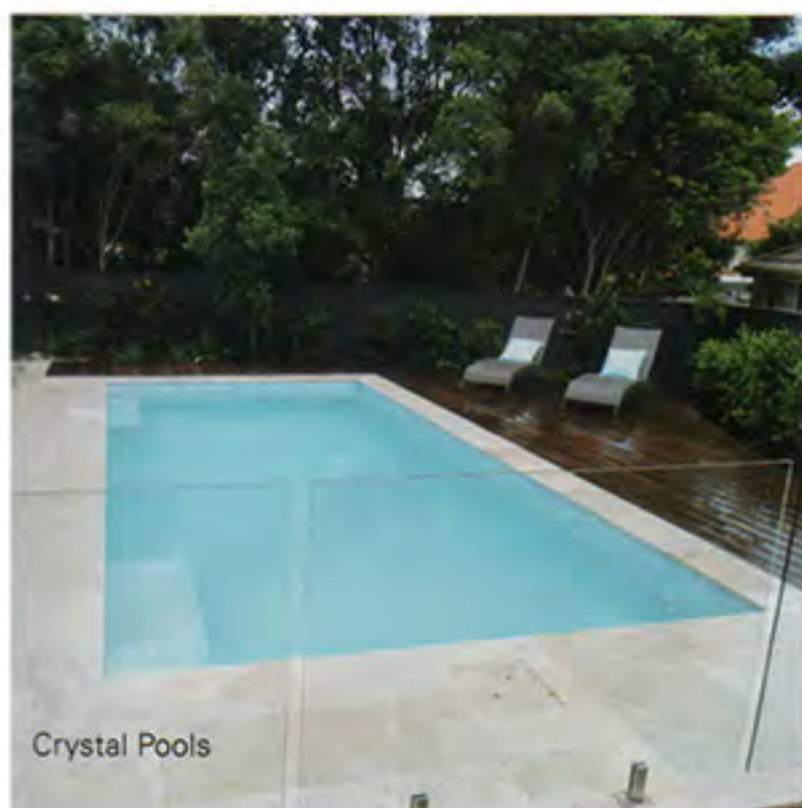

CATEGORY 2 —

RESIDENTIAL LANDSCAPING URBAN

Winner: DeiCorp Constructions Pty Ltd/ D-Scape Landscaping, Amaroo Park Drive, Annangrove

CATEGORY 3A —

SWIMMING POOL/SPA & SURROUNDS —
UP TO \$50,000

Winner: Crystal Pools, 44 Hyde Ave, Glenhaven